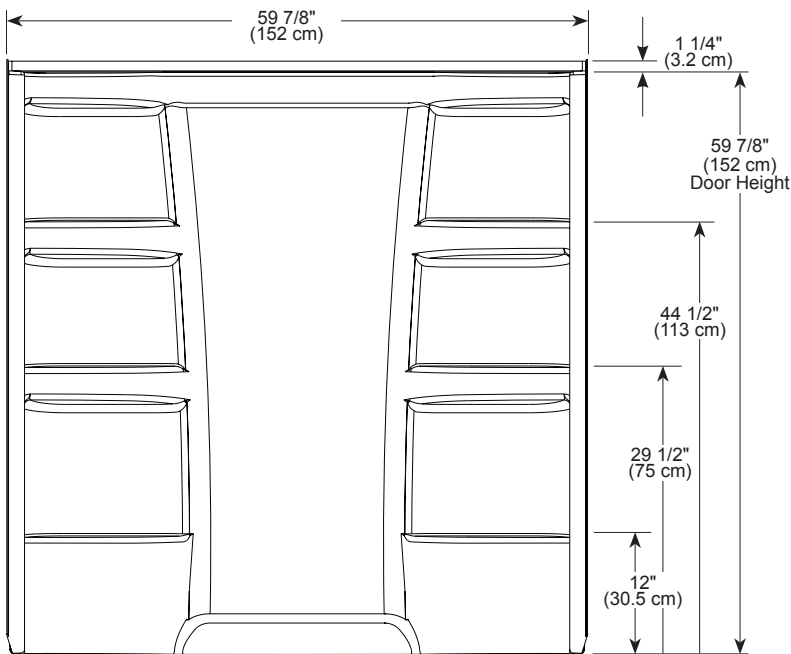

Delta Faucet Company

55 E. 111th Street, Carmel, IN 46280
350 South Edgeware Road, St. Thomas, ON N5P 4L1
© 2026 Delta Faucet Company