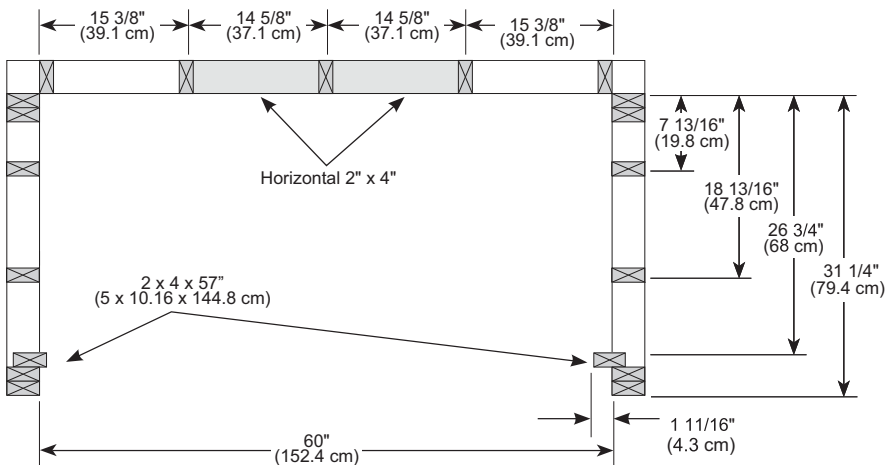

Delta Faucet Company

55 E. 111th Street, Carmel, IN 46280
350 South Edgeware Road, St. Thomas, ON N5P 4L1
© 2026 Delta Faucet Company