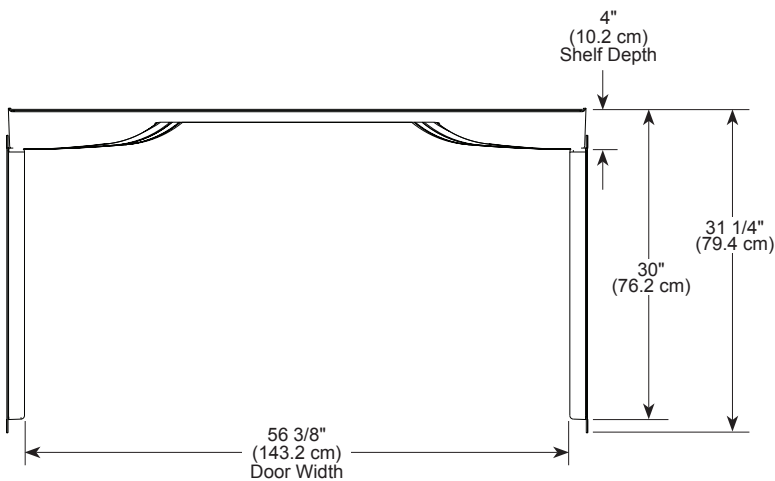

Delta Faucet Company

55 E. 111th Street, Carmel, IN 46280
350 South Edgeware Road, St. Thomas, ON N5P 4L1
© 2026 Delta Faucet Company